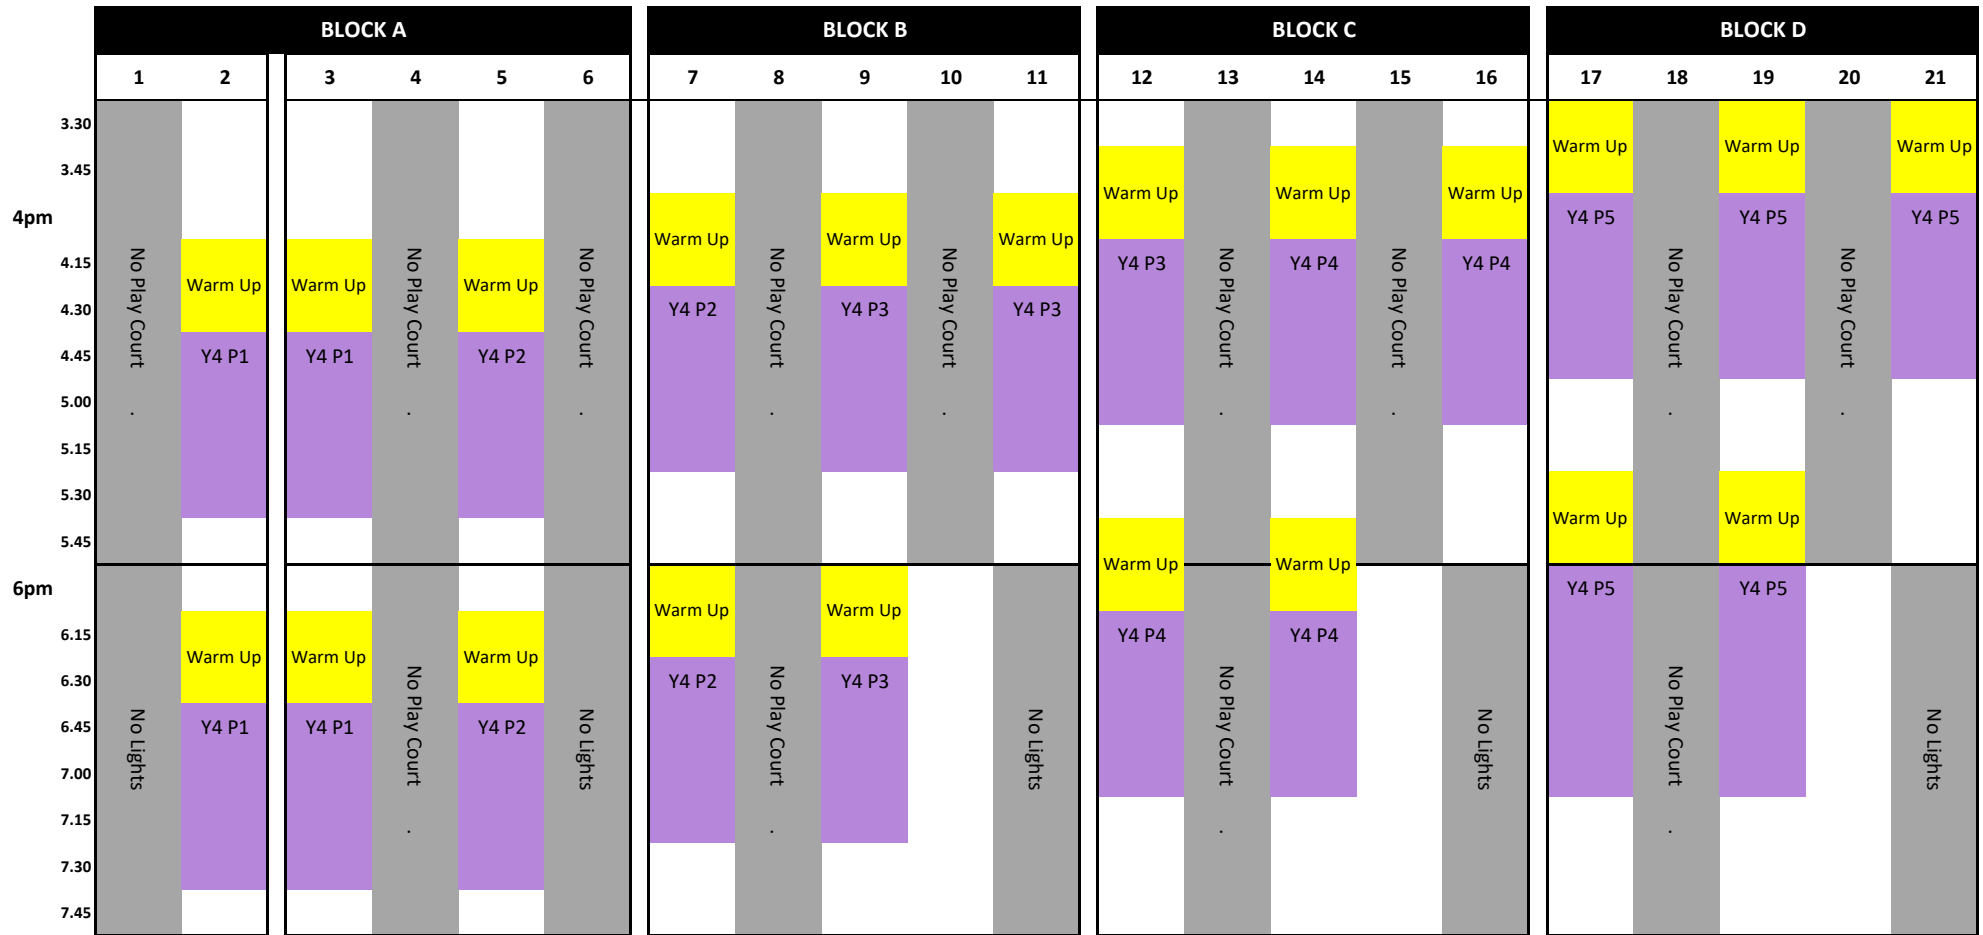

LEVEL 2 - Tuesday Courts

LEVEL 2 - Thursday Courts